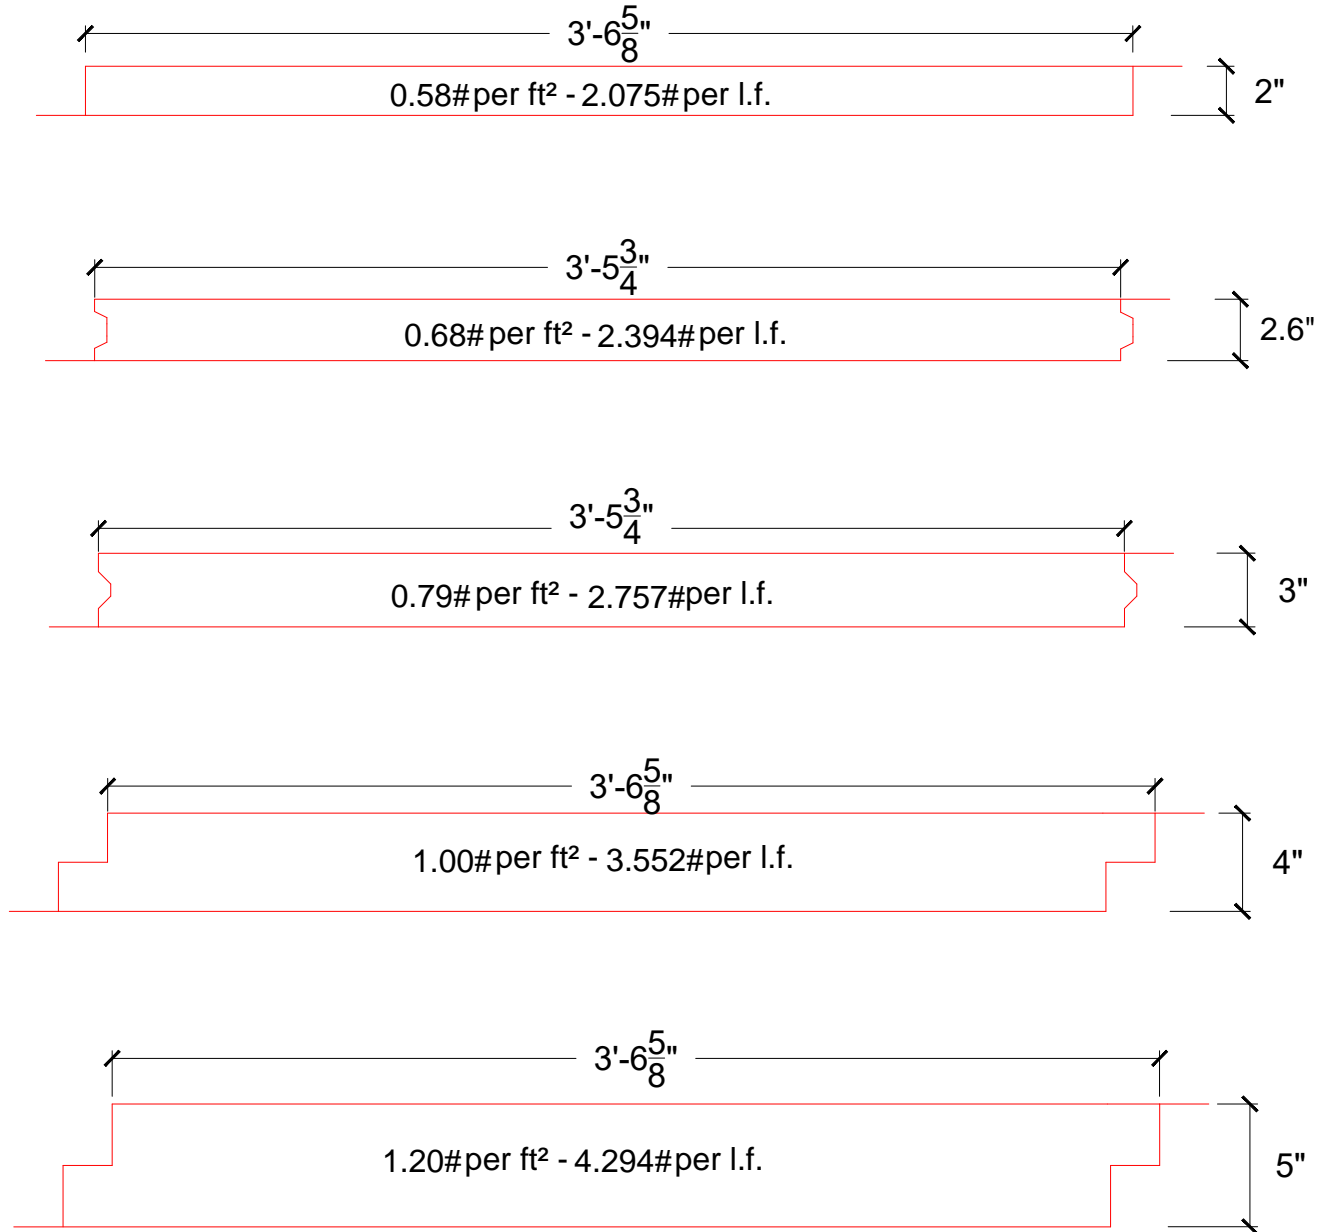

R-SEAL

Simply Efficient

ISSUE:	DWN:	CHK:	ENG:	MFC:	DATE:

R-SEAL
CROSS SECTIONS

STANDARD AIR BARRIER

Simply Efficient

P.O. BOX #250
SULTAN, WA 98294

PHONE: 877-300-3794
FAX: 425-905-7272